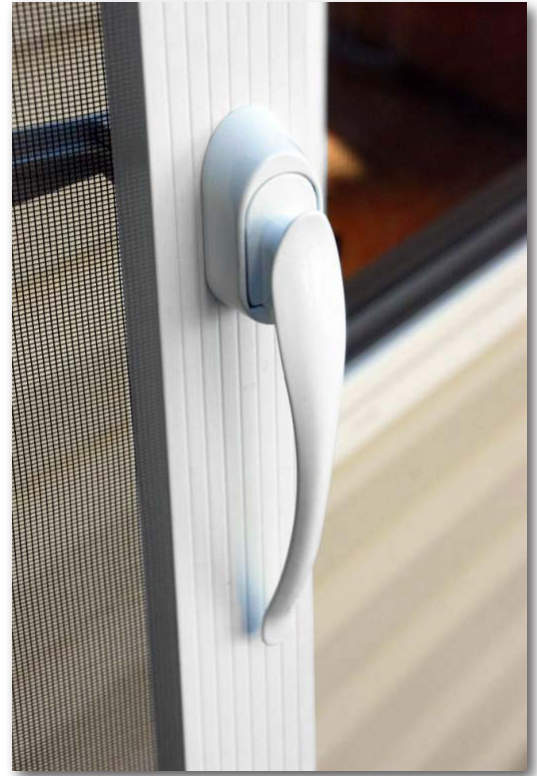

# PCA's EZ-Pull Handle Kit

**EZ to use, and now  
EZ to choose!**

**Now Available in 5 Colors!**

- All Rust Free Materials (Stainless steel, zinc die cast, and aluminum)
- Comfortable Pull Style Operation
- Drilling Template for Easier Installation
- Multiple Strikers Included with Various Shims
- Includes Both Closure Brackets for Post and Jamb Installations